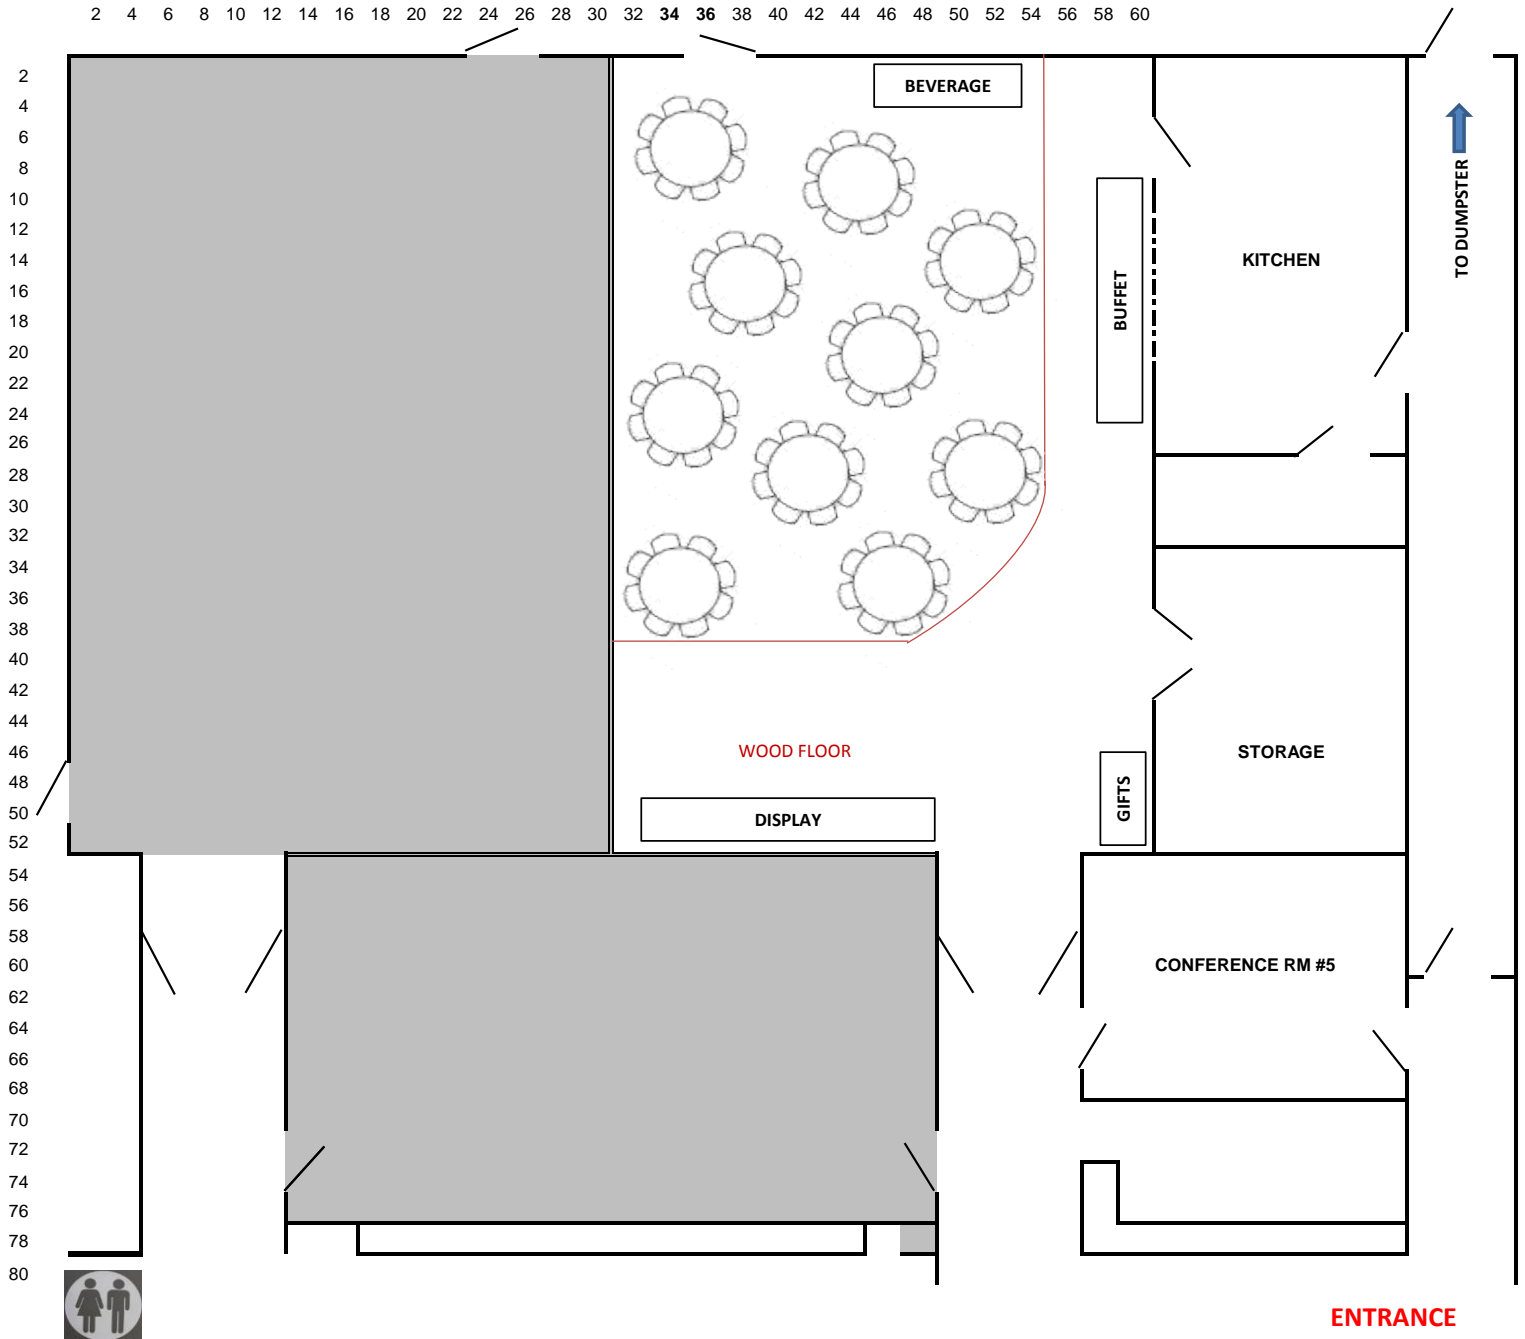

Civic Center Set-Up

CIVIC ROOM A

Standard Setup

Capacity 80

NOTES: